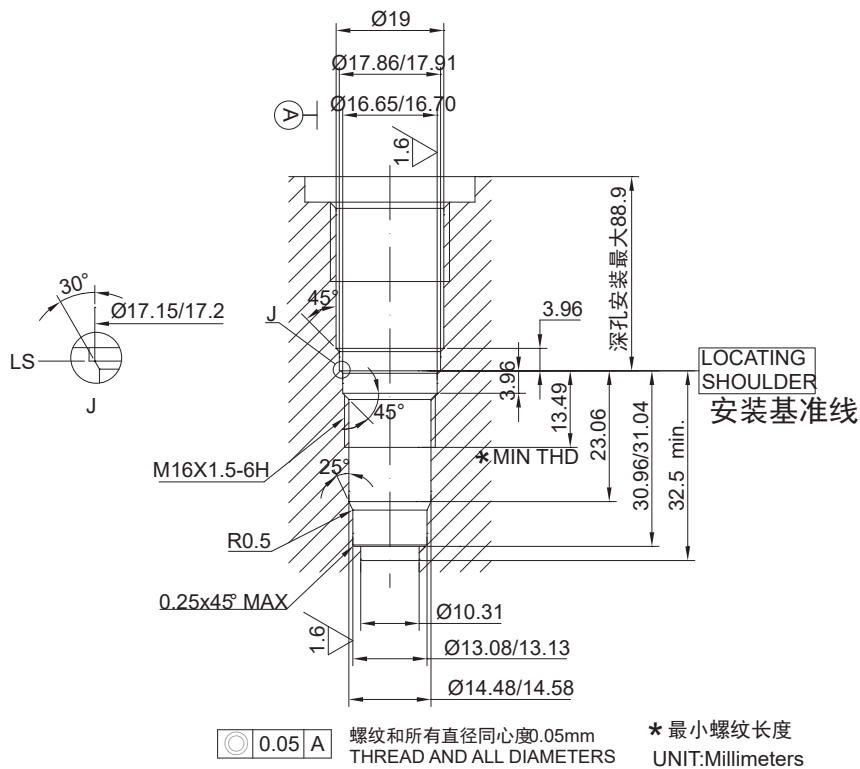

插孔 CAVITY

CAVITY:HYDAC FC06-3

CAVITY:SUN T-162DP