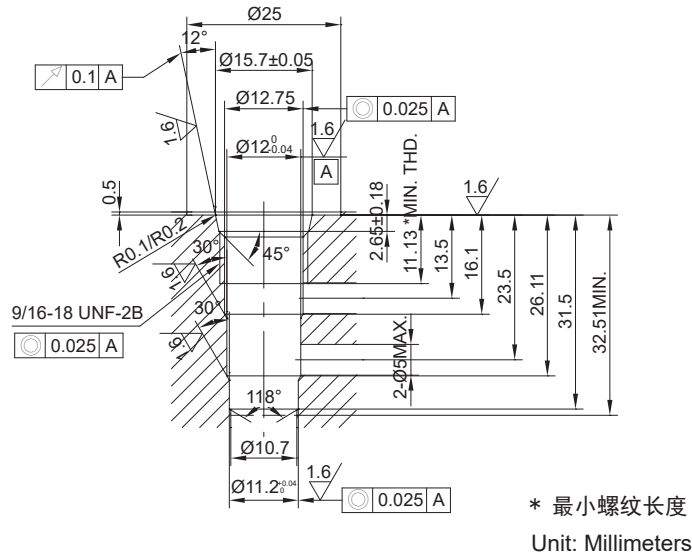

插孔 CAVITY

CAVITY:HYDAC FC06-3

CAVITY:SUN T-162DP