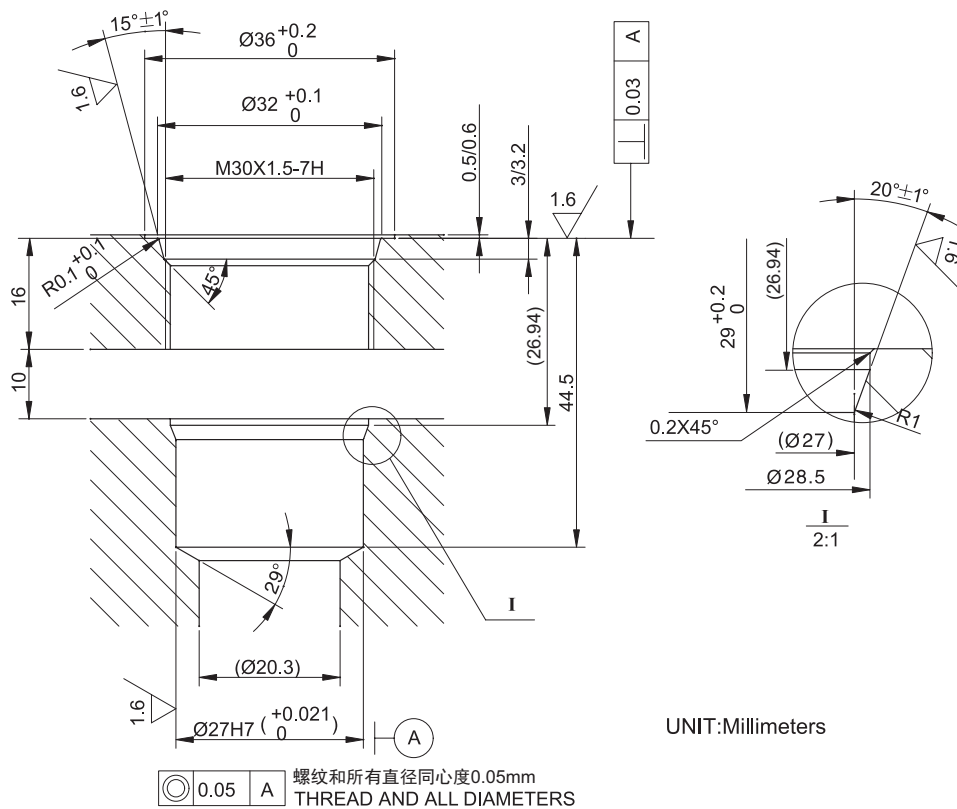

插孔 CAVITY

0.05 A 螺纹和所有直径同心度0.05mm
THREAD AND ALL DIAMETERS

CAVITY: Rexroth-FB

0.05 A 螺纹和所有直径同心度0.05mm
THREAD AND ALL DIAMETERS

CAVITY: Rexroth-LG