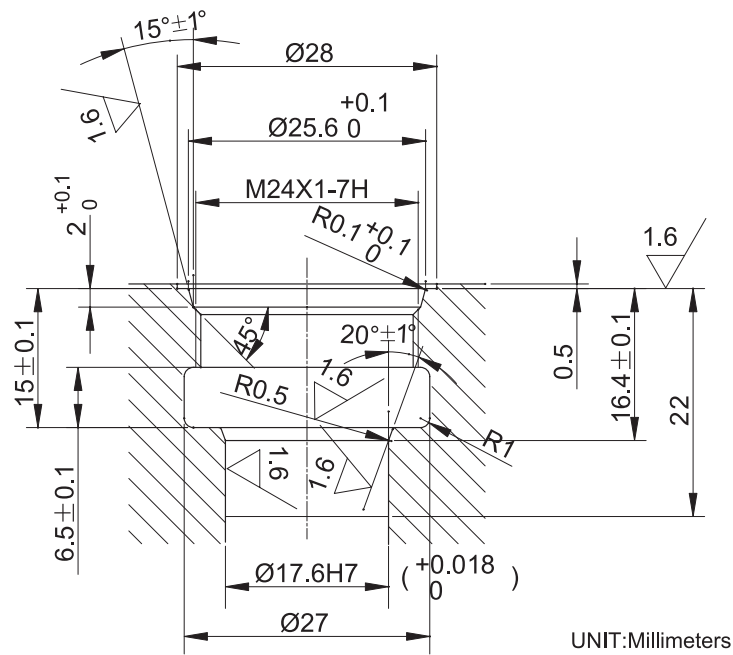

插孔 CAVITY

0.05 A 螺纹和所有直径同心度0.05mm
THREAD AND ALL DIAMETERS

CAVITY: Rexroth-FB

0.05 A 螺纹和所有直径同心度0.05mm
THREAD AND ALL DIAMETERS

CAVITY: Rexroth-LG